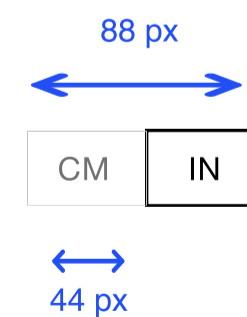

Local Navigation - Home Page

Action Icons

Product Page

Sizing Page

TEXT FIELDS

Adding a Payment Card to the "Wallet"

The components have 48 px padding from the left and right of the artboard. All the text fields have a padding of 8 px

TORSO

STOMACH

SIZING CHART - PRODUCT PAGE

Components

IMAGES

Home Page

The hero image fills the entire screen left to right, bottom to top till the navigation bars.
Size: 414 x 752 px

Collection Product Page