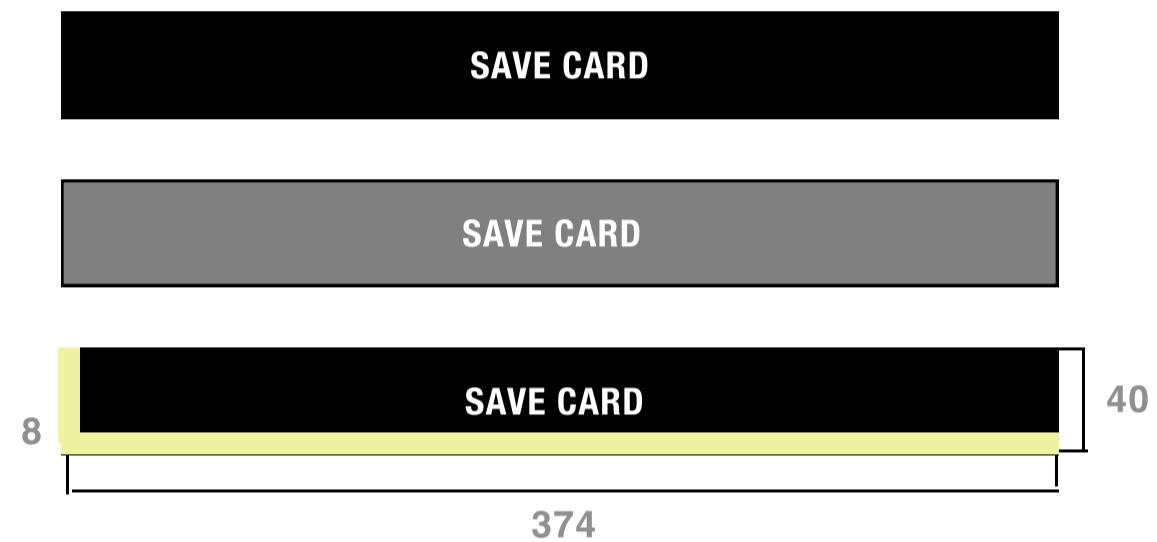

Foundations

Buttons

“Units” Button on Product Pages

Button Dimensions: 40x374 px

Button type: Contained

States: available in a single state (button doesn't change from default to, hover or pressed states)

Button Fill: #000000 (100%) (inactive);
(active or pressed): #000000 (50%)

Button text: #FFFFFF

Button padding: 8 px on the left and right, top and bottom

Text alignment: Centered text, text box: 24 x 358 px

Text style: Button uses “Button 2” style text