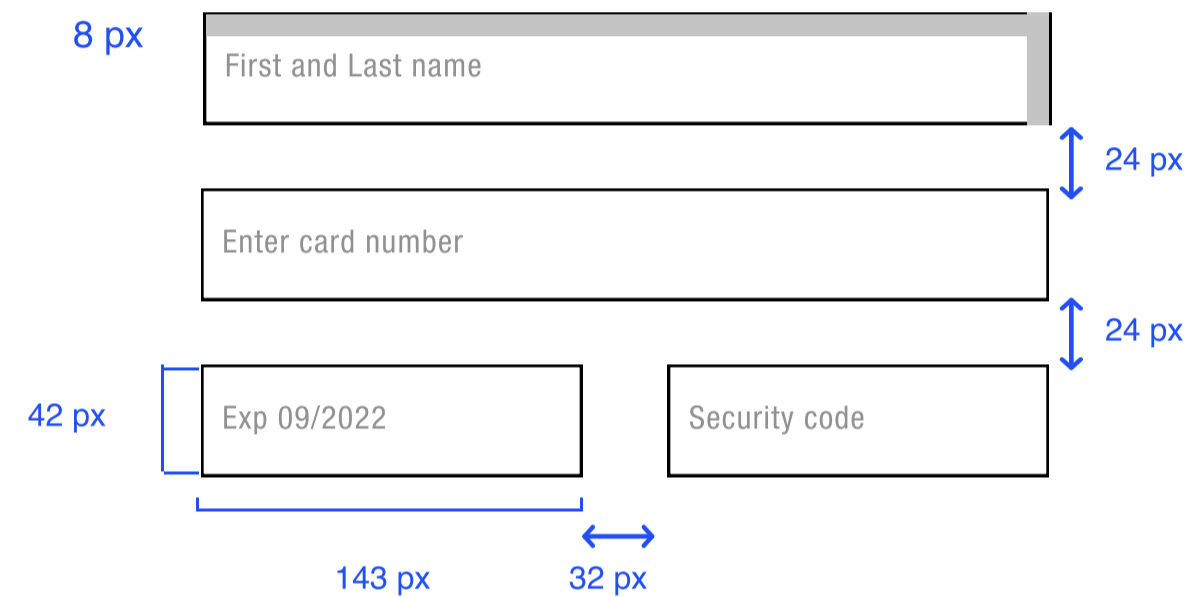

Default fields