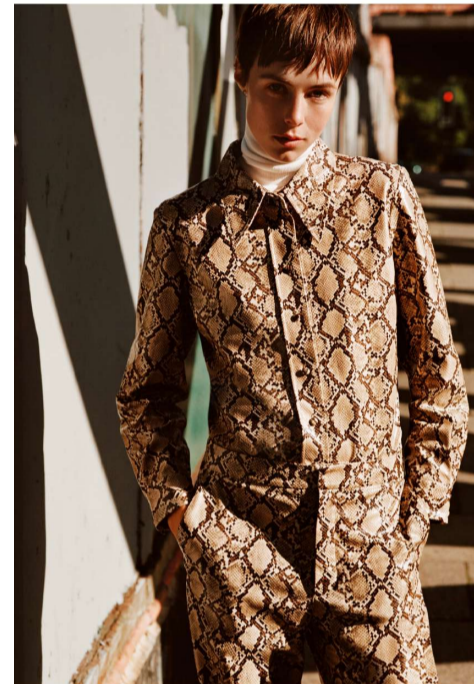

Collection Product Page

Fills the entire screen left to right.
Size: 414 x 592 px