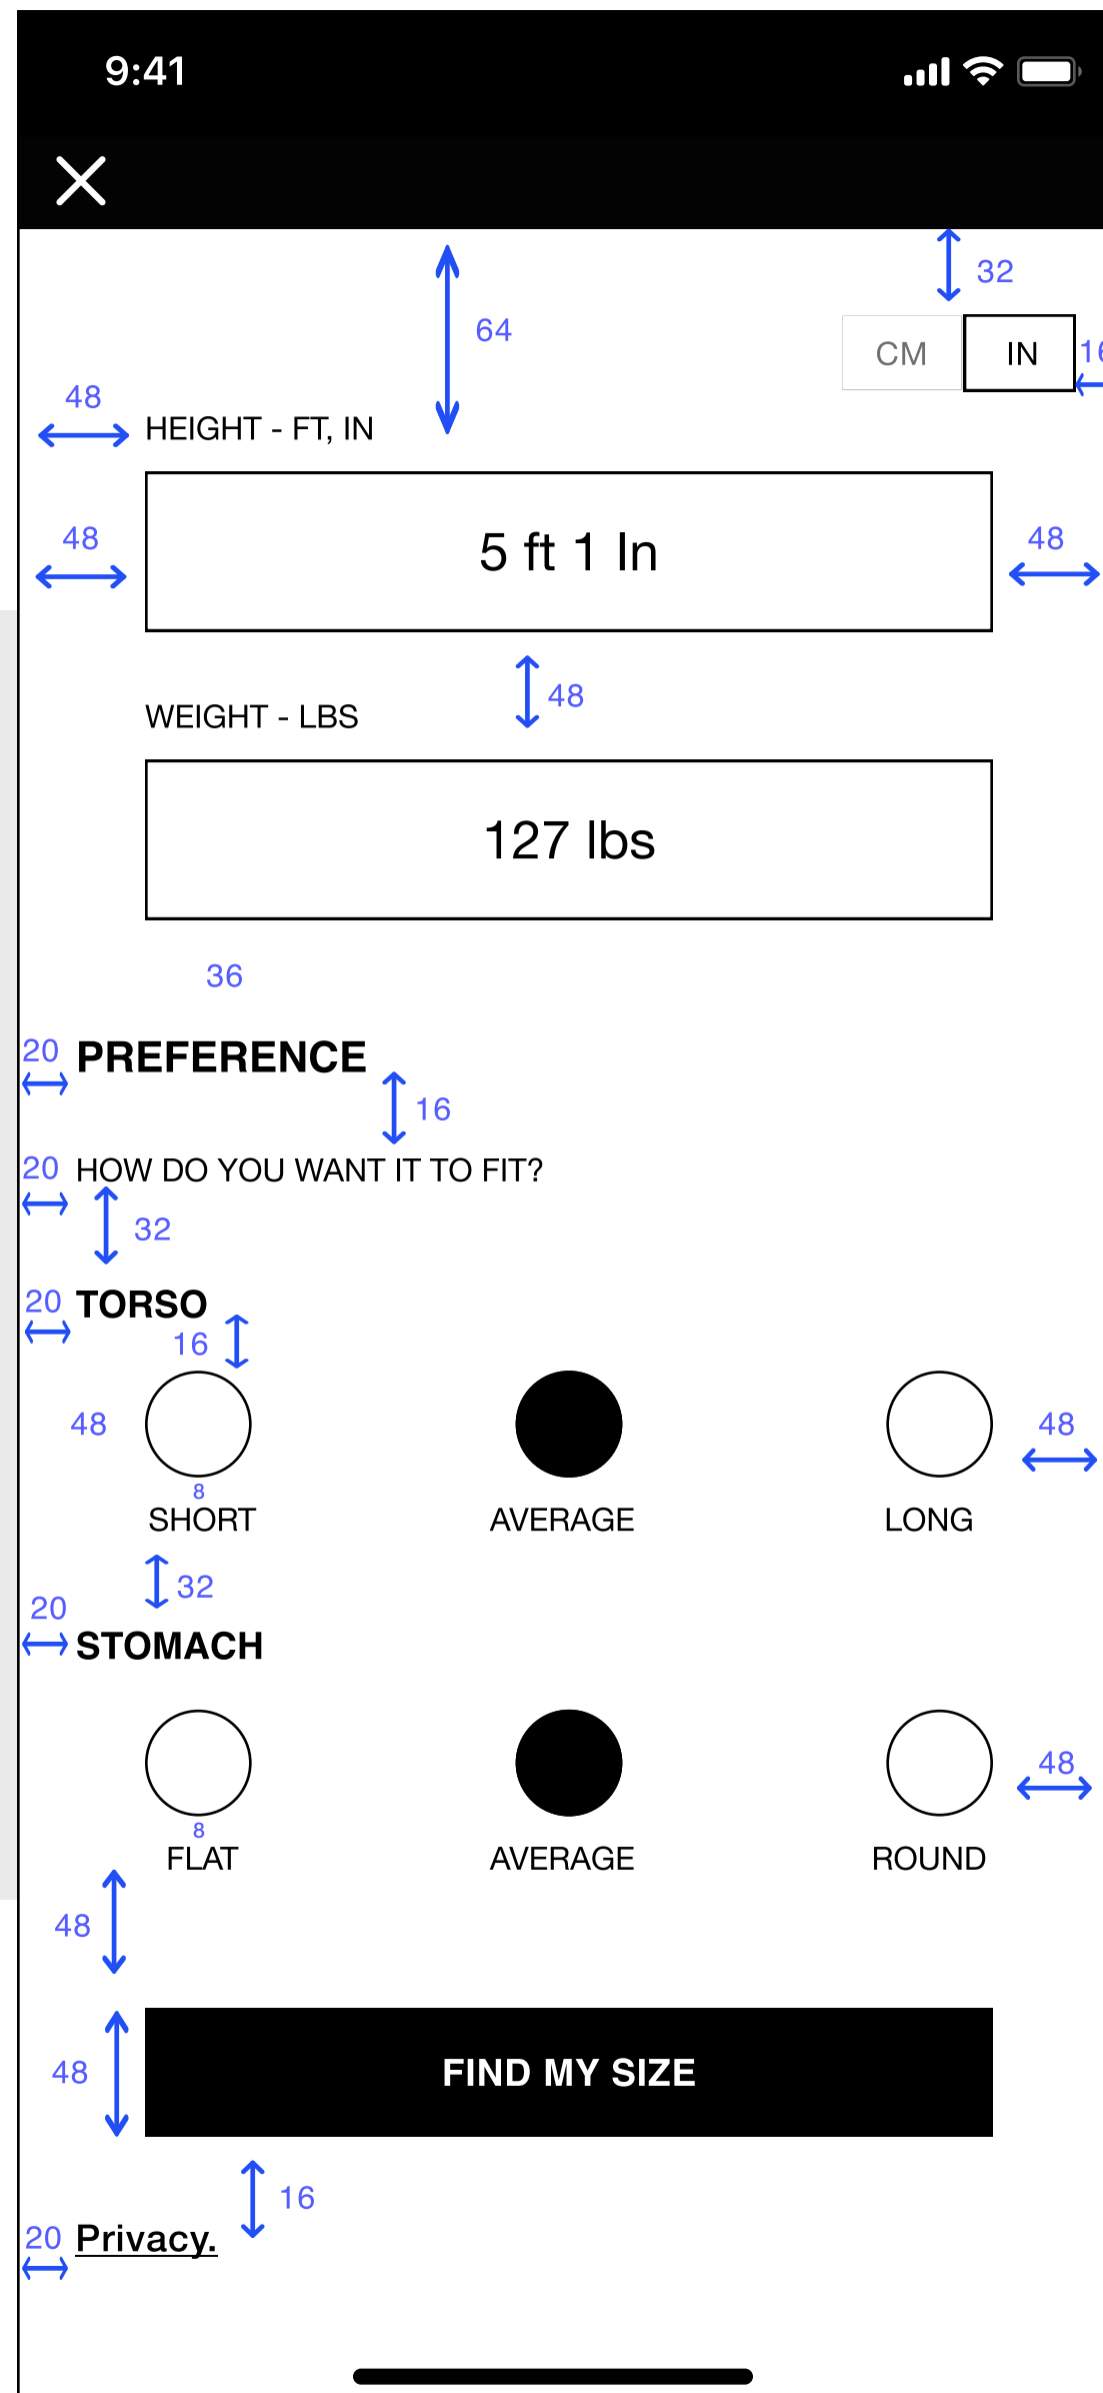

Templates

SPACING

Sizing Page