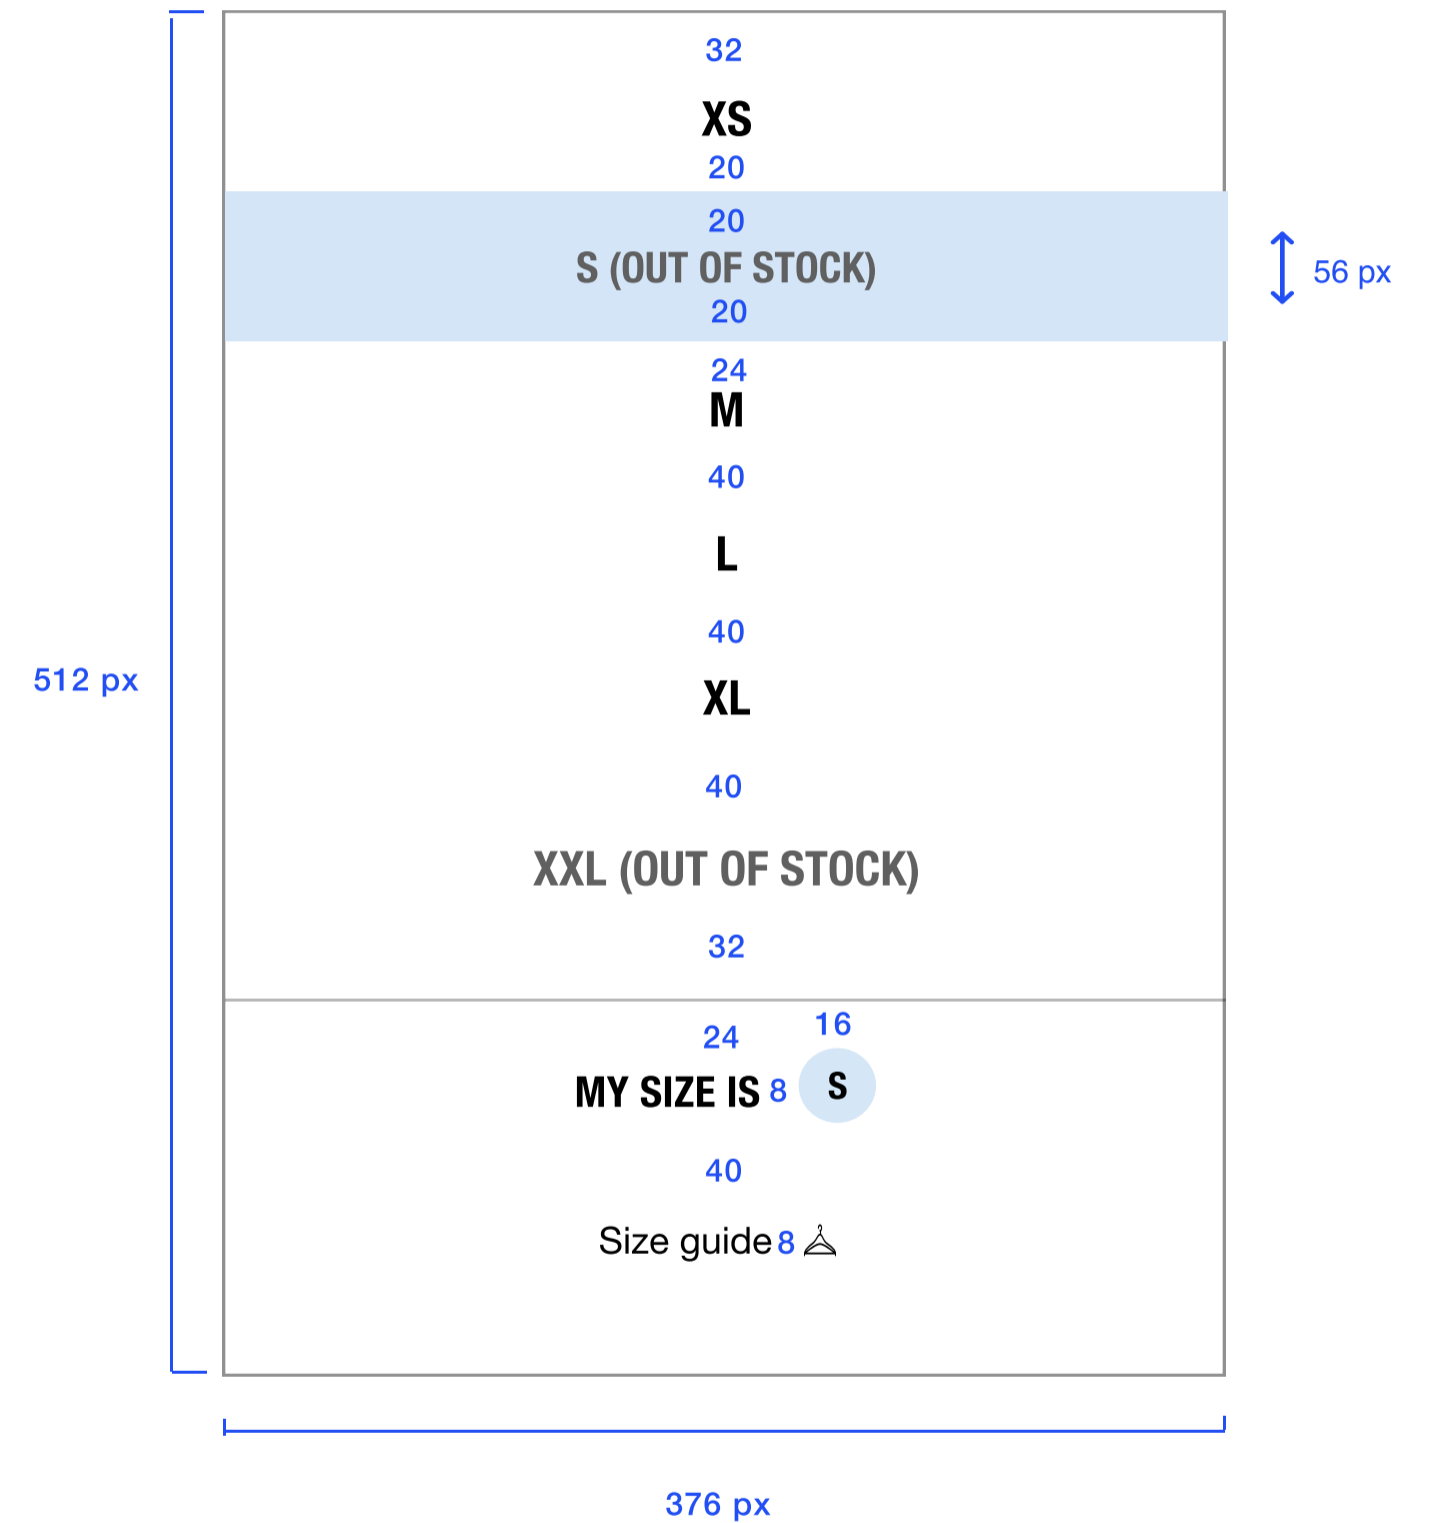

TORSO

STOMACH

SIZING CHART - PRODUCT PAGE

Components

IMAGES

Home Page

The hero image fills the entire screen left to right, bottom to top till the navigation bars.
Size: 414 x 752 px

Collection Product Page

Fills the entire screen left to right.
Size: 414 x 592 px

Match With Product Page

Carousel image
Size: 288x432 px

Product Page

Image stretches from edge of each side of the screen
Size: 414 x 685 px; 414 x 288 px