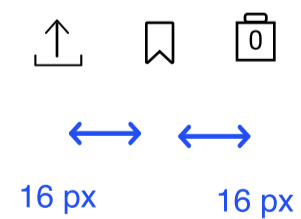

Action Icons

Product Page