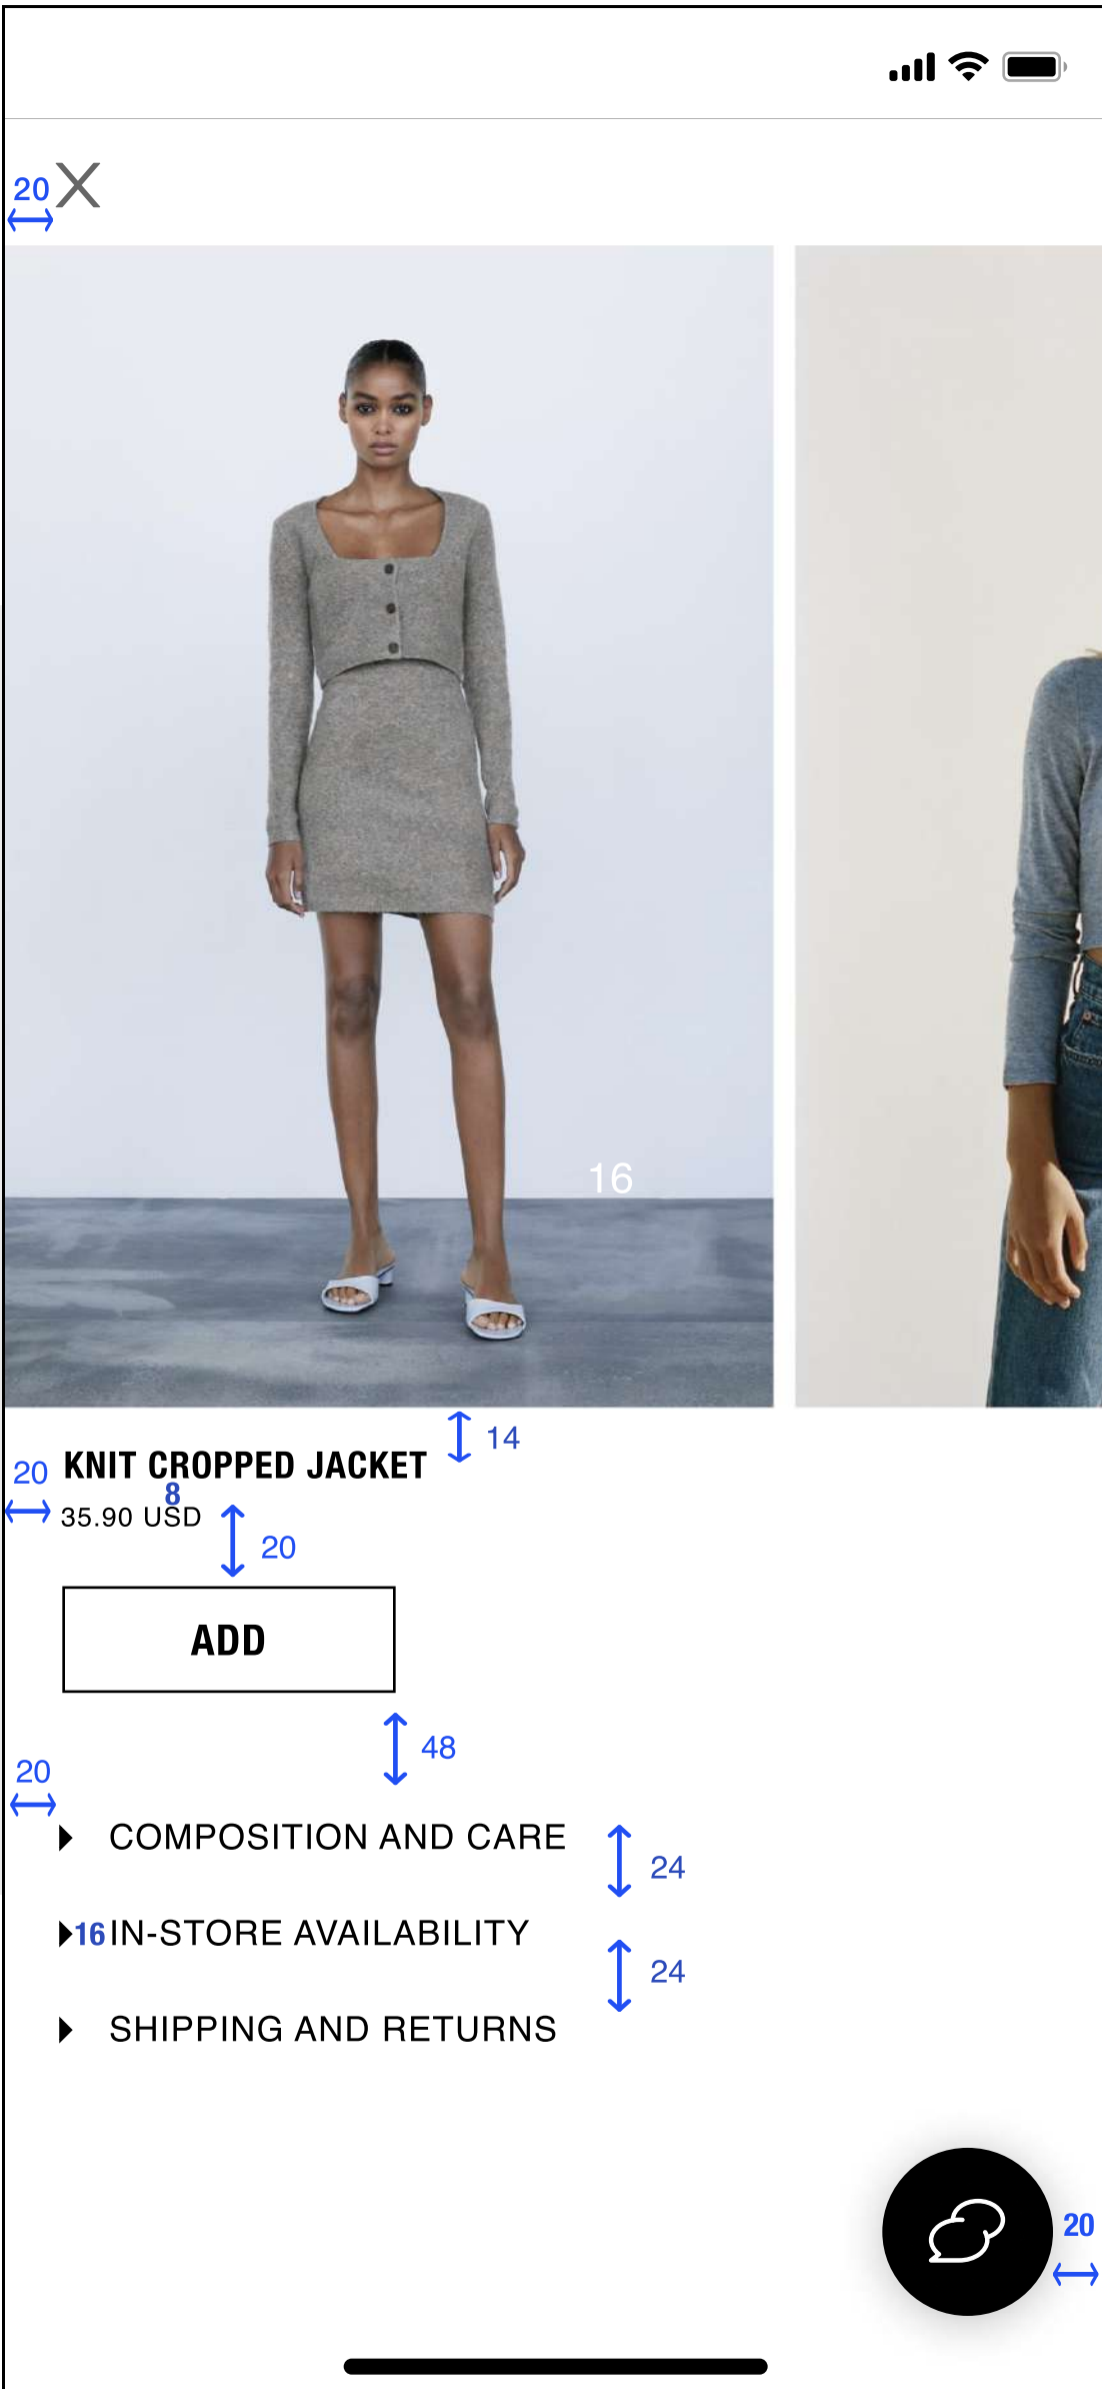

Templates

SPACING

Product Page
Size Selection

Chat Feature