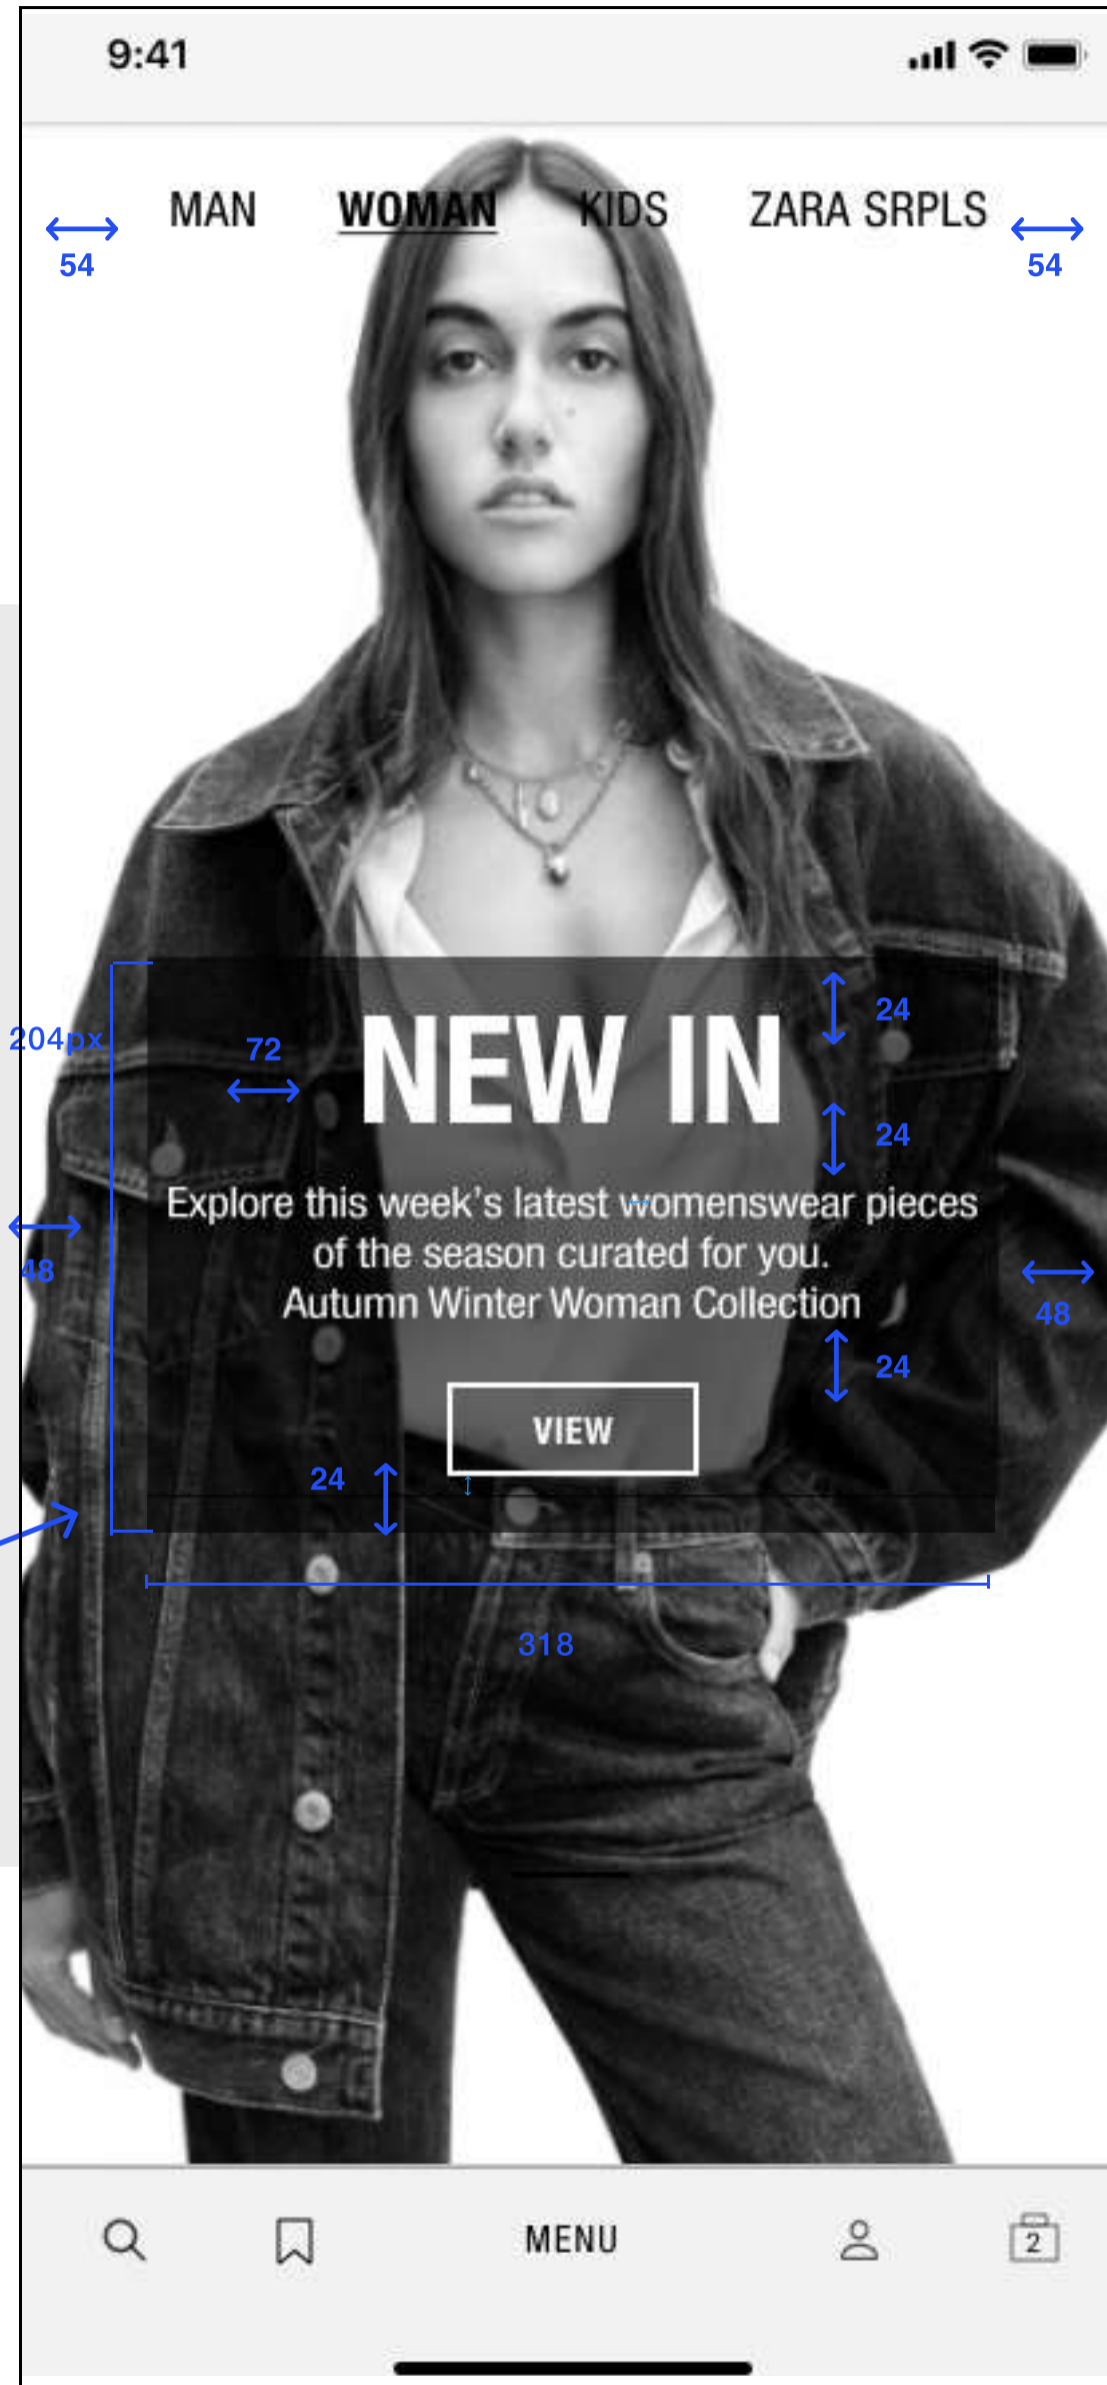

Templates

SPACING

Overlay Box:
Color: # 000000 (60%)

Home Page